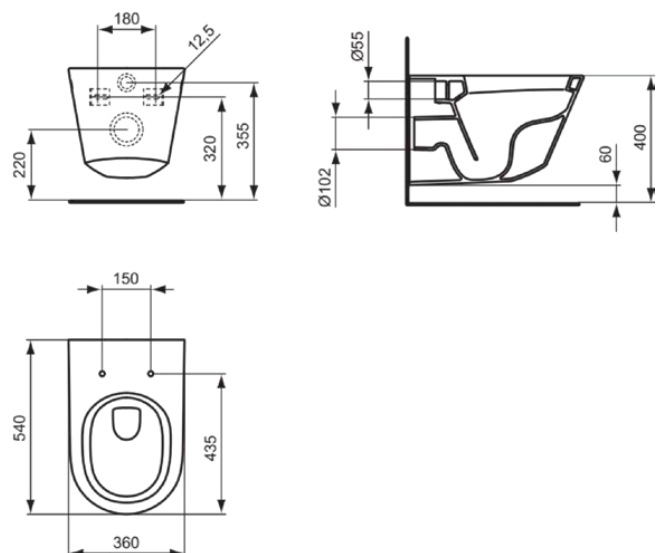

TONIC

K310101

TONIC | Wall-hung bowl 360x540x340 mm, Washdown in white glossy finish, CL1 full flush 5.9 - 6 L, horizontal outlet

Image & drawing

General information

Product type:	Toileting
Sub product type:	Wall-hung bowl
Brand:	Ideal Standard
Suite name:	TONIC
Designer:	Artefakt
Colour:	01 - White Glossy
Surface finish effect:	glossy
Height (mm):	340
Width (mm):	360
Length / Projection (mm):	540
Fixing method:	Fixing set
Net weight (kg):	28.00
EAN code:	4015413858458

E0060 Support brackets secured to floor within the duct, WC pan fixed to support brackets with bolts supplied and bolts screwed to back wall with brackets. Joint sealed with waterproof sealant (not supplied).

Product specifications

CL1 full flush max. (l):	6
CL1 full flush min. (l):	5.9
CL2 full flush max. (l):	6
Children's model:	No
Colour code:	01
Colour description:	white glossy
Concealed fixing:	No
Type of flushing:	Washdown
Disabled model:	No
Material:	Ceramic
Material quality:	Vitreous china
Outlet location:	Middle

TONIC

K310101

TONIC | Wall-hung bowl 360x540x340 mm, Washdown in white glossy finish, CL1 full flush 5.9 - 6 L, horizontal outlet

Product specifications

Outlet orientation:	Horizontal
Outlet visibility:	Concealed
PVD technology:	No
Position of water supply:	Rear
Surface finish effect:	glossy
Type of water supply:	Concealed
With bidet function:	No
With hygienic recess / fixed toilet seat:	No
With stench extraction:	No
Fixing method:	Fixing set
Mounting method:	Wall